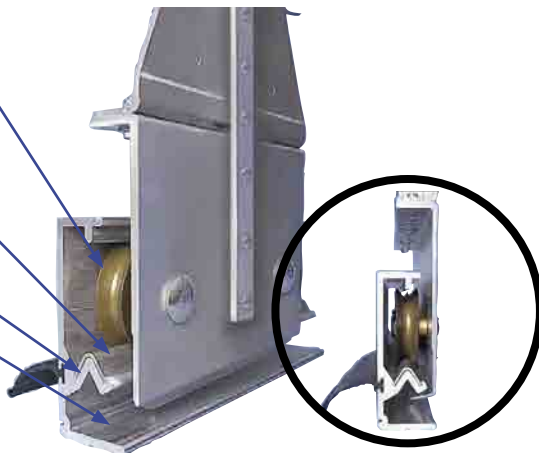

CONESTOGA®

A Breakthrough In Tarping Systems For The Next Century

Bulkheads

- Lightweight, durable aluminum construction
- Built-in aerodynamic design
- Available with optional access door
- 7" (non-DOT), 12" and 24" wrap available

Standard DuraLite® Bulkhead

24" Wrap DOT Bulkhead

12" Wrap DOT Bulkhead

Uplift Bows

- Maximize loading height
- Keep tarp from contacting load
- Optional triple uplift bows provide even greater clearance

Wheel and Track System

- Pressed bearing steel wheels
- Stainless steel insert
- Heavy duty extruded aluminum track
- Built-in bump rail

Rear Car with Self-Sealing Cable

Rear Ends

A variety of styles available to fit the way you work!

The Conestoga creates the perfect weatherproof environment for any load including steel, aluminum, lumber, or machinery.

Designed with operator safety in mind, the unique locking mechanism is entirely ground operated. A single turn of a handle locks and unlocks the system. No cumbersome ratchets or additional hardware is necessary.