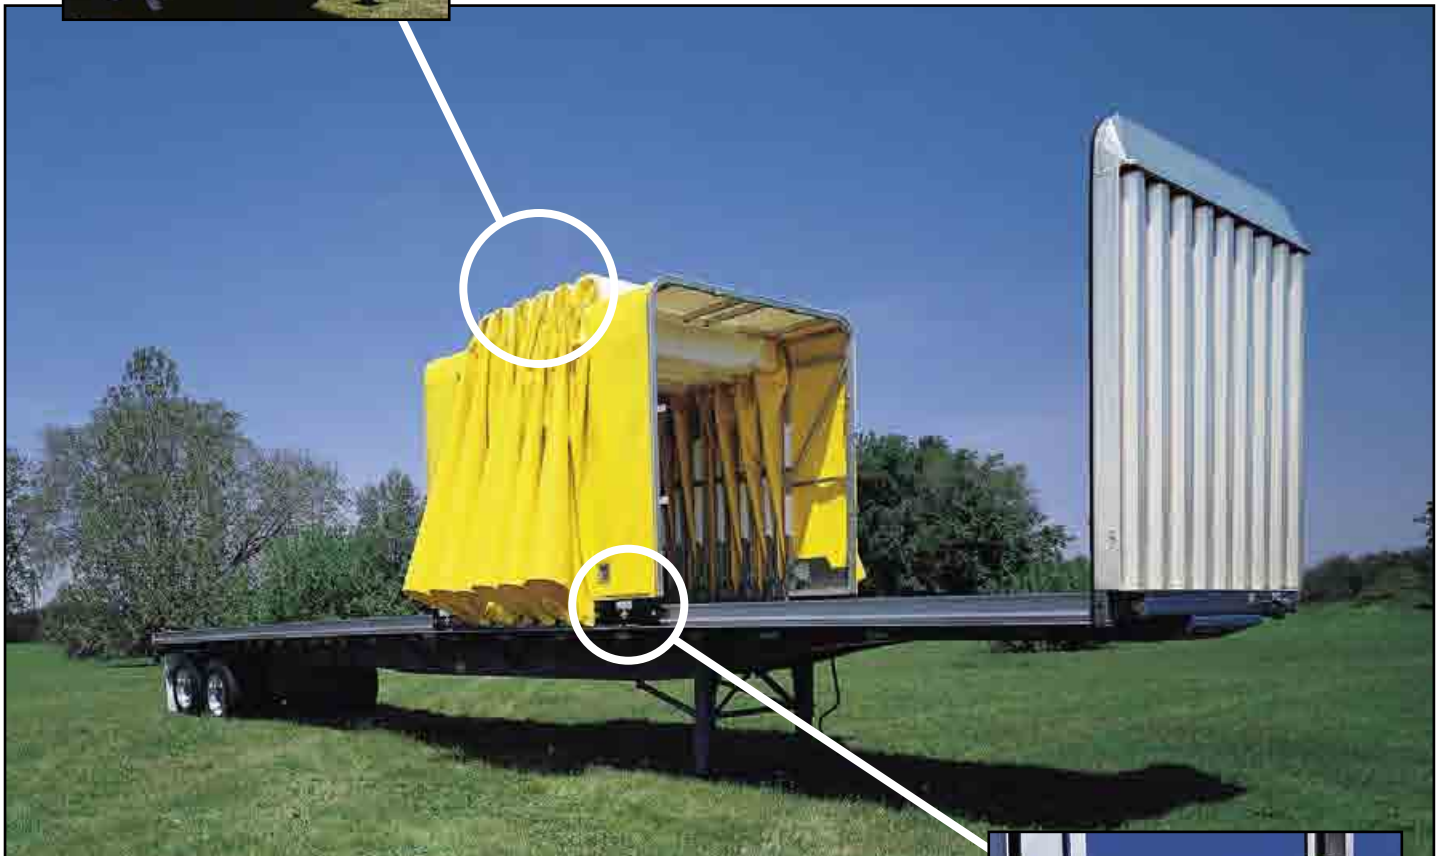

Wheel and Track System

- Pressed bearing steel wheels
- Stainless steel insert
- Heavy duty extruded aluminum track
- Built-in bump rail