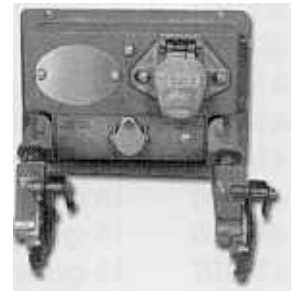

Part No. Description

- 21700401 4-Way Receptacle
- 21700601 6-Way Receptacle

Part No. Description

- 21700702 7-Way Plug W/Spring
- 21700402 4-Way Plug W/Spring
- 21700102 Single Pole Plug (Vibrator)
- 21700602 6-Way Plug W/Spring
- 21700712 7-Way Plug W/Spring ISO

Part No. Description

- 24401100 Nosebox Assembly

VIBRATORS

Part No. Description

- 21900012 12 Volt Electric Vibrator Kit Complete
- 25430030 BH-3 Air Vibrator

WIRE & CONNECTORS

Part No.	Description
21501100	Spring Connector w/Epoxy — Orange
21501120	Spring Connector 12/10 Yellow
21501140	Spring Connector 14/16 Blue
21502122	Terminal Connector 12/10 Yellow 1/4-in.
21502141	Terminal Connector 14/16 Blue #10
21502142	Terminal Connector 14/16 Blue 1/4-in.
21503120	Butt Connector 12/10 Yellow
21503140	Butt Connector 14/16 Blue

Part No.	Description (All sold by the foot)
21400701	7-Way Trailer Cable
21400401	4-Way Trailer Cable
21404101	Black 4 gauge Cable (Vibrator)
21414100	14 gauge Single Strand White Wire
21414138	14/2 Parallel Bonded
21414201	14/2 Parallel Jacketed Cable
21416103	16 gauge Single Strand Red Wire
21416105	16 gauge Single Strand Yellow Wire
21416107	16 gauge Single Strand Green Wire
21416109	16 gauge Single Strand Blue Wire
21416201	16/2 Parallel Jacketed Cable