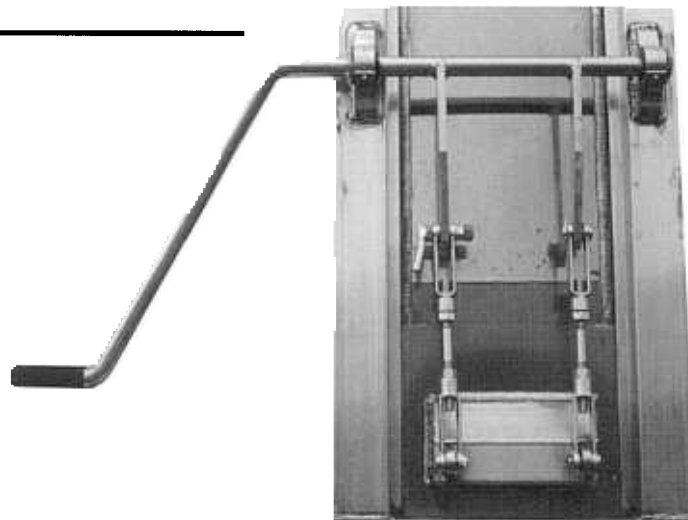

COAL DOOR HARDWARE

Kit Numbers

55001500-12
55001500-14
55001500-16
55001500-18