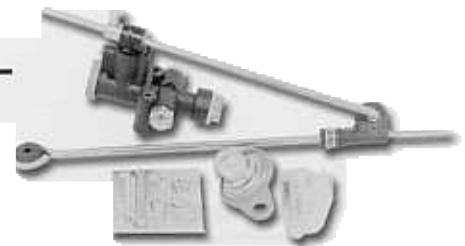

Part No.	Description
----------	-------------

24719607 12V Valve/Flipswitch HOERBIGER
24719608 12V Valve/Flipswitch CPI

Part No.	Description
----------	-------------

Ball Valve 3/16 x 5/8 in. (used in Sealed Box)
Ball Valve 1/2 x 1 in. (used in Frame Mount)

Part No.	Description
----------	-------------

24700201 Flipswitch Air Valve

Hydraulic & Pneumatic Replacent Parts

Part No.	Description
----------	-------------

	Neway Leveling Valve SRK168 Linkage Kit
--	--

Part No.	Description
----------	-------------

	Ridewell Height Control Valve
--	-------------------------------

Part No.	Description
----------	-------------

	AKH 179-2 Hendrickson Leveling Valve HT Series AKH - 238-3 Hendrickson Intraax Leveling Valve AA Series
--	--

24701106	AKH - 235 - 3 Hendrickson Intraax Leveling Valve AA Lift Axle only
----------	---

Part No.	Description
----------	-------------

	Liquid Filled Gauge Bottom Stem Mount 2½ in. dia. Liquid Filled Gauge Center Back Mount 2 in. dia. Liquid Filled Gauge Center Back Mount 1½ in. dia. Liquid Filled Gauge Bottom Stem Mount 1½ in. dia.
--	---