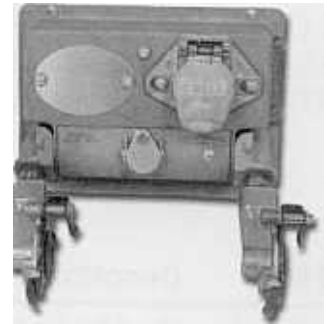

Part No.	Description
----------	-------------

	Shuttle Valve
--	---------------

Hydraulic & Pneumatic Replacent Parts

Part No. **Description**
Quick Release Valve

Part No. **Description**
24000812 Anchor Tee block

Part No. **Description**
ACK-50 Air Kit

Part No. **Description**
Push/Pull Valve (A)
Locking Toggle Valve (B)

Part No. **Description**
Double Throw Toggle Valve

Part No. **Description**
Feathering Valve Williams
Feathering Valve Dell

Part No. **Description**
PTO/Pump Control Valve

AIR PLUMBING & ACCESSORIES

Part No.	Description
24650800	Nosebox Assembly

Part No.	Description
24650800	Air Tank 8 in.
24659598	Air Tank 9.5 in.
24651270	Air Tank 12 in.