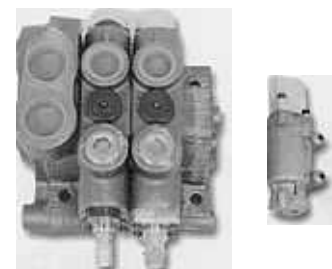

Part No.	Description
	In-Line Hydraulic Filter

Part No.	Description
	Pressure Relief Valve

Part No.	Description
	Diversion Valve with Clevis

Part No.	Description
25491006	Diversion Valve - Ball Valve Style

Part No.	Description
25420042	V42 Double Spool Valve
25350042	KPA-100-42 Air Shift Kit
25350060	K28060 Spring Kit

Hydraulic & Pneumatic Replacent Parts

Part No.	Description
	A4000 Aluminum 50 gallon Upright Tank
	A4070 70 gallon Upright Tank
	A3000 50 gallon Steel Upright Tank
	A3070 70 gallon Steel Upright Tank