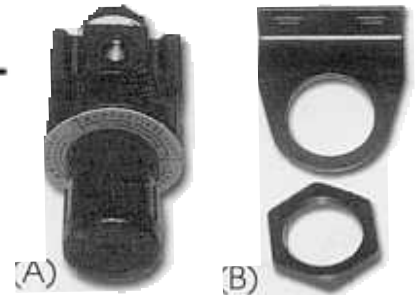

Parker Pilot Valve

Part No. **Description**

Norgren Valve

Hydraulic & Pneumatic Replacent Parts

Part No.	Description
----------	-------------

Parker Regulator Valve (A)
Parker Regulator Bracket Kit (B)

Part No.	Description
----------	-------------

Norgren Regulator 3/8 in. port
Norgren Regulator Bracket

Part No.	Description
----------	-------------

Electric/Air Control Valve 1945 Normally Closed (A)
Electric/Air Control Valve 2345 Normally Open (A)
12V Parker Inline Pilot Valve (B)