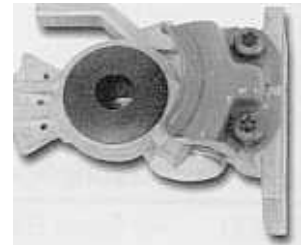

Part No.	Description
24101153	Coiled Air Line Red 15 ft.
24101154	Coiled Line Blue 15 ft.
24101155	Coiled Line Black 12 ft.
24101159	Coiled Line Kit Blue & Red 15 ft.

Part No.	Description
24303730	3/8 in. x 30 in. Brake Hose Assembly with Swivel Ends
24303736	3/8 in. x 36 in. Brake Hose Assembly with Swivel Ends
24303748	3/8 in. x 48 in. Brake Hose Assembly with Swivel Ends
24303760	3/8 in. x 60 in. Brake Hose Assembly with Swivel Ends
24303776	3/8 in. x 76 in. Brake Hose Assembly with Swivel Ends
24303796	3/8 in. x 96 in. Brake Hose Assembly with Swivel Ends
24305030	1/2 in. x 30 in. Brake Hose Assembly with Swivel Ends
24305036	1/2 in. x 36 in. Brake Hose Assembly with Swivel Ends
24305048	1/2 in. x 48 in. Brake Hose Assembly with Swivel Ends
24305060	1/2 in. x 60 in. Brake Hose Assembly with Swivel Ends
24305076	1/2 in. x 76 in. Brake Hose Assembly with Swivel Ends
24305096	1/2 in. x 96 in. Brake Hose Assembly with Swivel Ends

	Shutoff Service Gladhand Shutoff Emergency Gladhand
--	--

Part No.	Description
----------	-------------

	3/8 Brake Hose Connector 1/4-18 THD 3/8 Brake Hose Connector 3/8-18 THD 3/8 Brake Hose Connector 1/2-14 THD
--	---

Part No.	Description
----------	-------------

24412701	1/4 in. Bulkhead Coupler
24412702	1/4 in. Bulkhead Coupler 1-1/2 in. long
24413101	3/8 in. Bulkhead Coupler
24415720	1/2 in. Bulkhead Coupler

Part No.	Description
----------	-------------