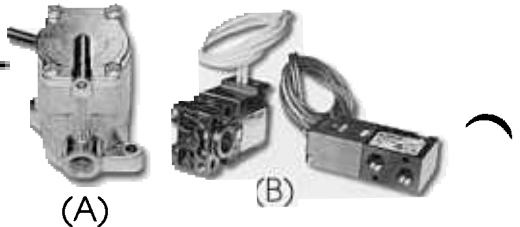

Parker Pilot Valve

Part No. **Description**

Norgren Valve

Hydraulic & Pneumatic Replacent Parts

Part No.	Description
----------	-------------

Parker Regulator Valve (A)
Parker Regulator Bracket Kit (B)

Part No.	Description
----------	-------------

Norgren Regulator 3/8 in. port
Norgren Regulator Bracket

Part No.	Description
----------	-------------

Electric/Air Control Valve 1945 Normally Closed (A)
Electric/Air Control Valve 2345 Normally Open (A)
12V Parker Inline Pilot Valve (B)